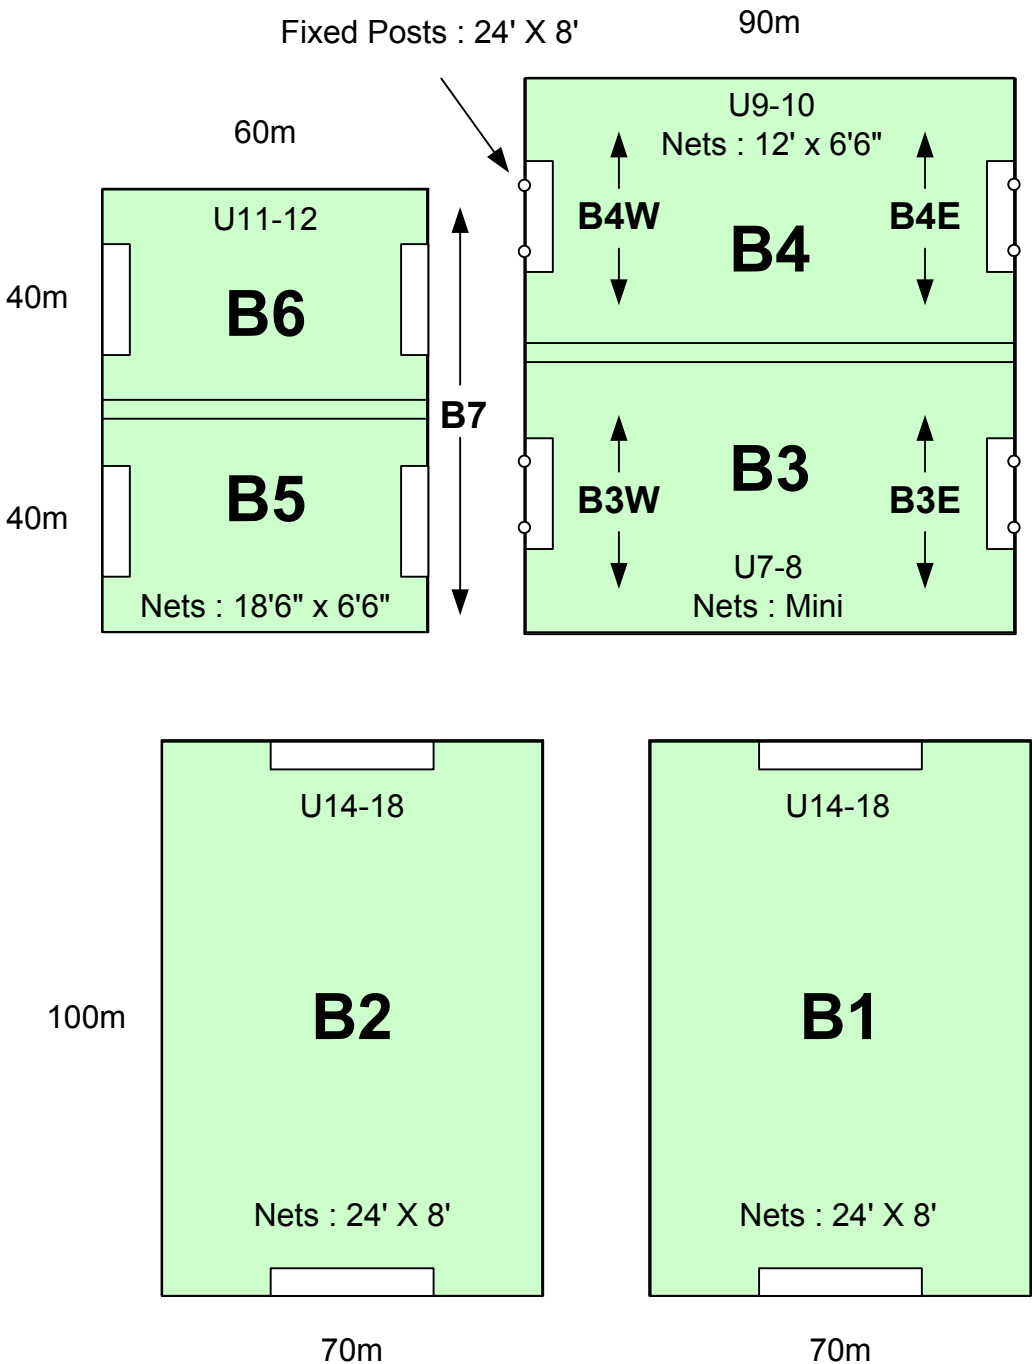

# Beasley Park Soccer Field Map - Lake Country, B.C.

Wash Rooms

Play Ground Area

Parking

Club House  
3450  
Woodsdale  
Road

Not to Scale

May 2011